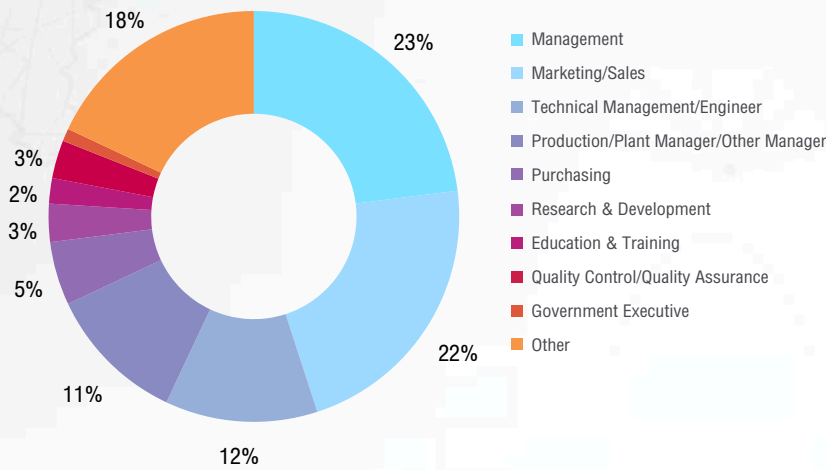

33 Countries

VISITOR SNAPSHOT

5,758 Professional Visitor

88% Local Visitor

12% International Visitor

VISITOR PROFILES BY JOB RESPONSIBILITY

VISITOR ANALYSIS BY BUDGET

VISITOR ANALYSIS BY INDUSTRY

VISITOR ANALYSIS BY PURPOSE OF VISIT

LogiMAT Post show report

VISITOR ANALYSIS BY INTEREST IN OFFER

VISITOR ANALYSIS BY INTEREST IN OFFER (Cont)

LogiMAT Show Highlights

International Pavilions “The World Meets Southeast Asia”