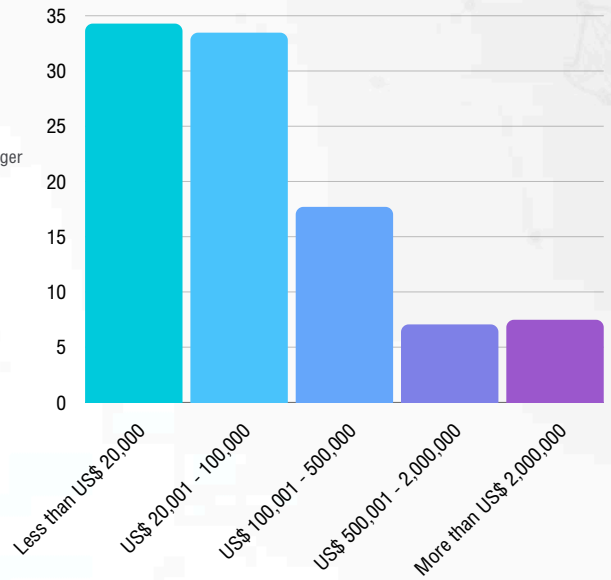

33 Countries

VISITOR SNAPSHOT

5,758 Professional Visitor

88% Local Visitor

12% International Visitor

VISITOR PROFILES BY JOB RESPONSIBILITY

VISITOR ANALYSIS BY BUDGET

VISITOR ANALYSIS BY INDUSTRY

VISITOR ANALYSIS BY PURPOSE OF VISIT

LogiMAT Post show report

VISITOR ANALYSIS BY INTEREST IN OFFER

VISITOR ANALYSIS BY INTEREST IN OFFER (Cont)

LogiMAT Show Highlights

International Pavilions “The World Meets Southeast Asia”