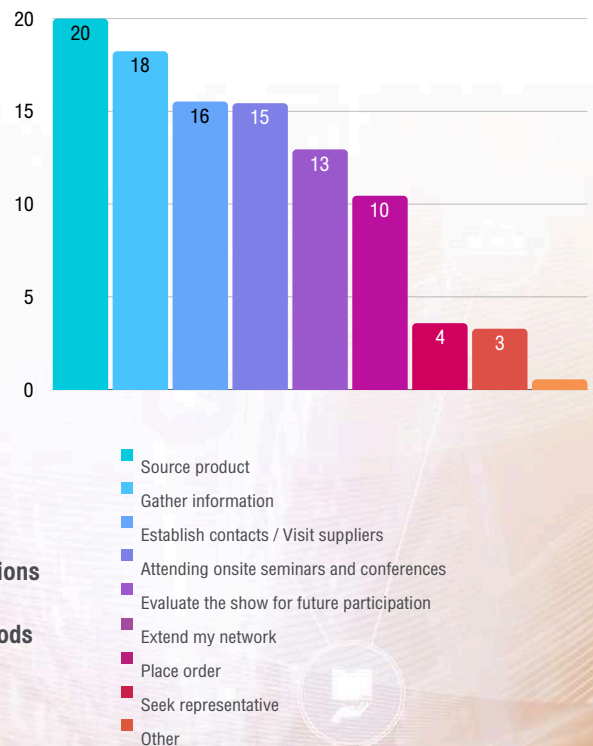

33 Countries

VISITOR SNAPSHOT

5,758 Professional Visitor

88% Local Visitor

12% International Visitor

VISITOR PROFILES BY JOB RESPONSIBILITY

VISITOR ANALYSIS BY BUDGET

VISITOR ANALYSIS BY INDUSTRY

VISITOR ANALYSIS BY PURPOSE OF VISIT

LogiMAT Post show report

VISITOR ANALYSIS BY INTEREST IN OFFER

VISITOR ANALYSIS BY INTEREST IN OFFER (Cont)

LogiMAT Show Highlights

International Pavilions “The World Meets Southeast Asia”